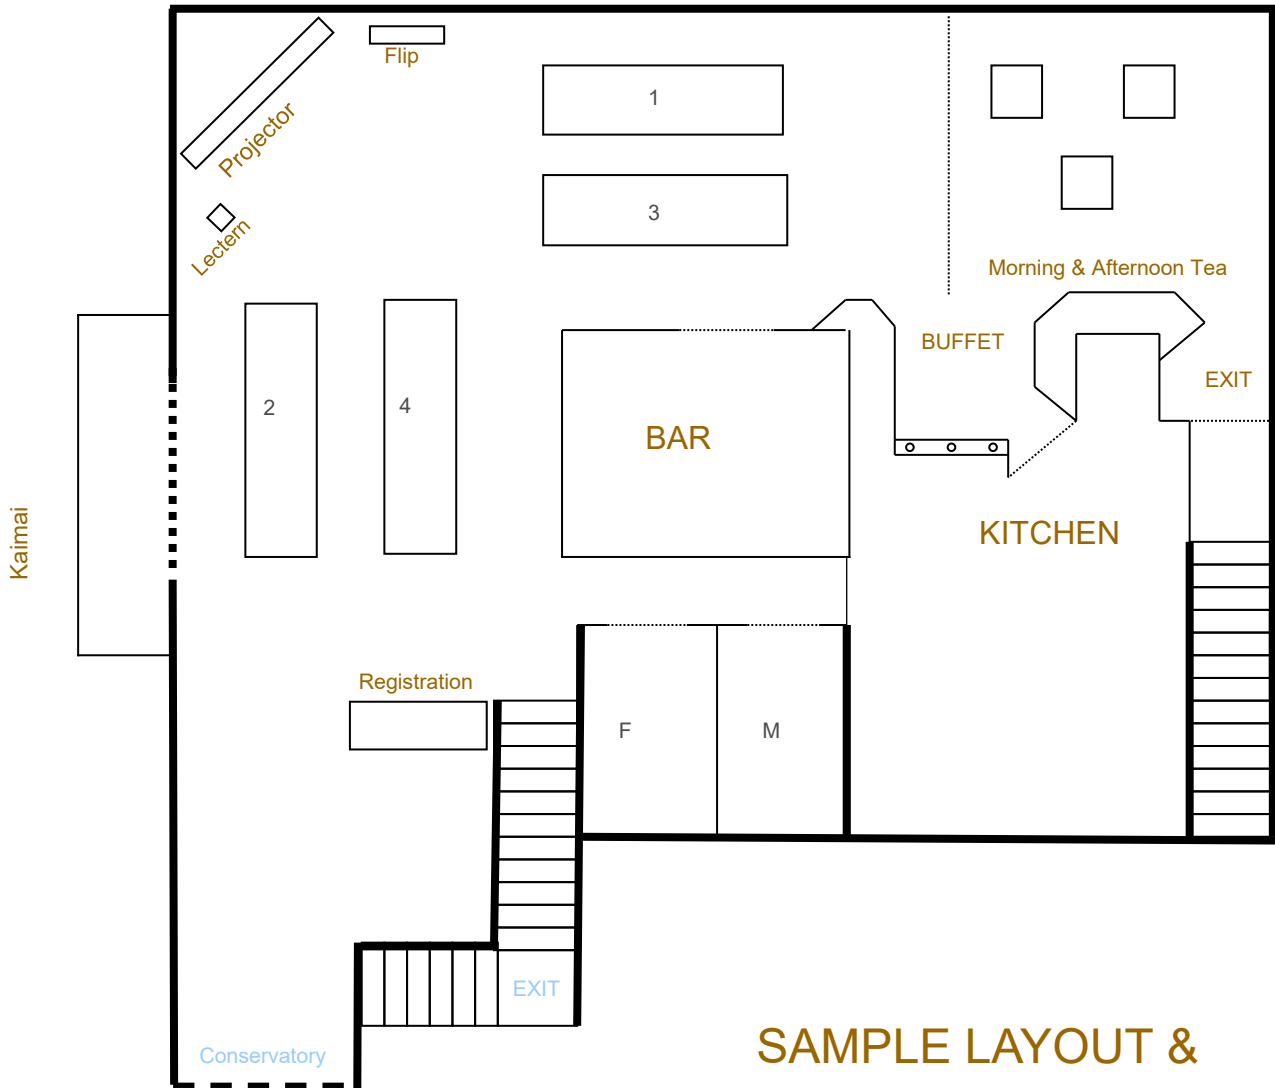

AFTERNOON TEA

- Fresh baked Berry & white Chocolate Muffin V
- Basket of seasonal fresh fruit GF V
- Filtered Hummingbird Coffee GF V

SAMPLE LAYOUT &
SETUP FOR

20 Guests

What's next ?

Just give us a quick call so we can answer any questions you may have, better still make a time to have a look first hand.